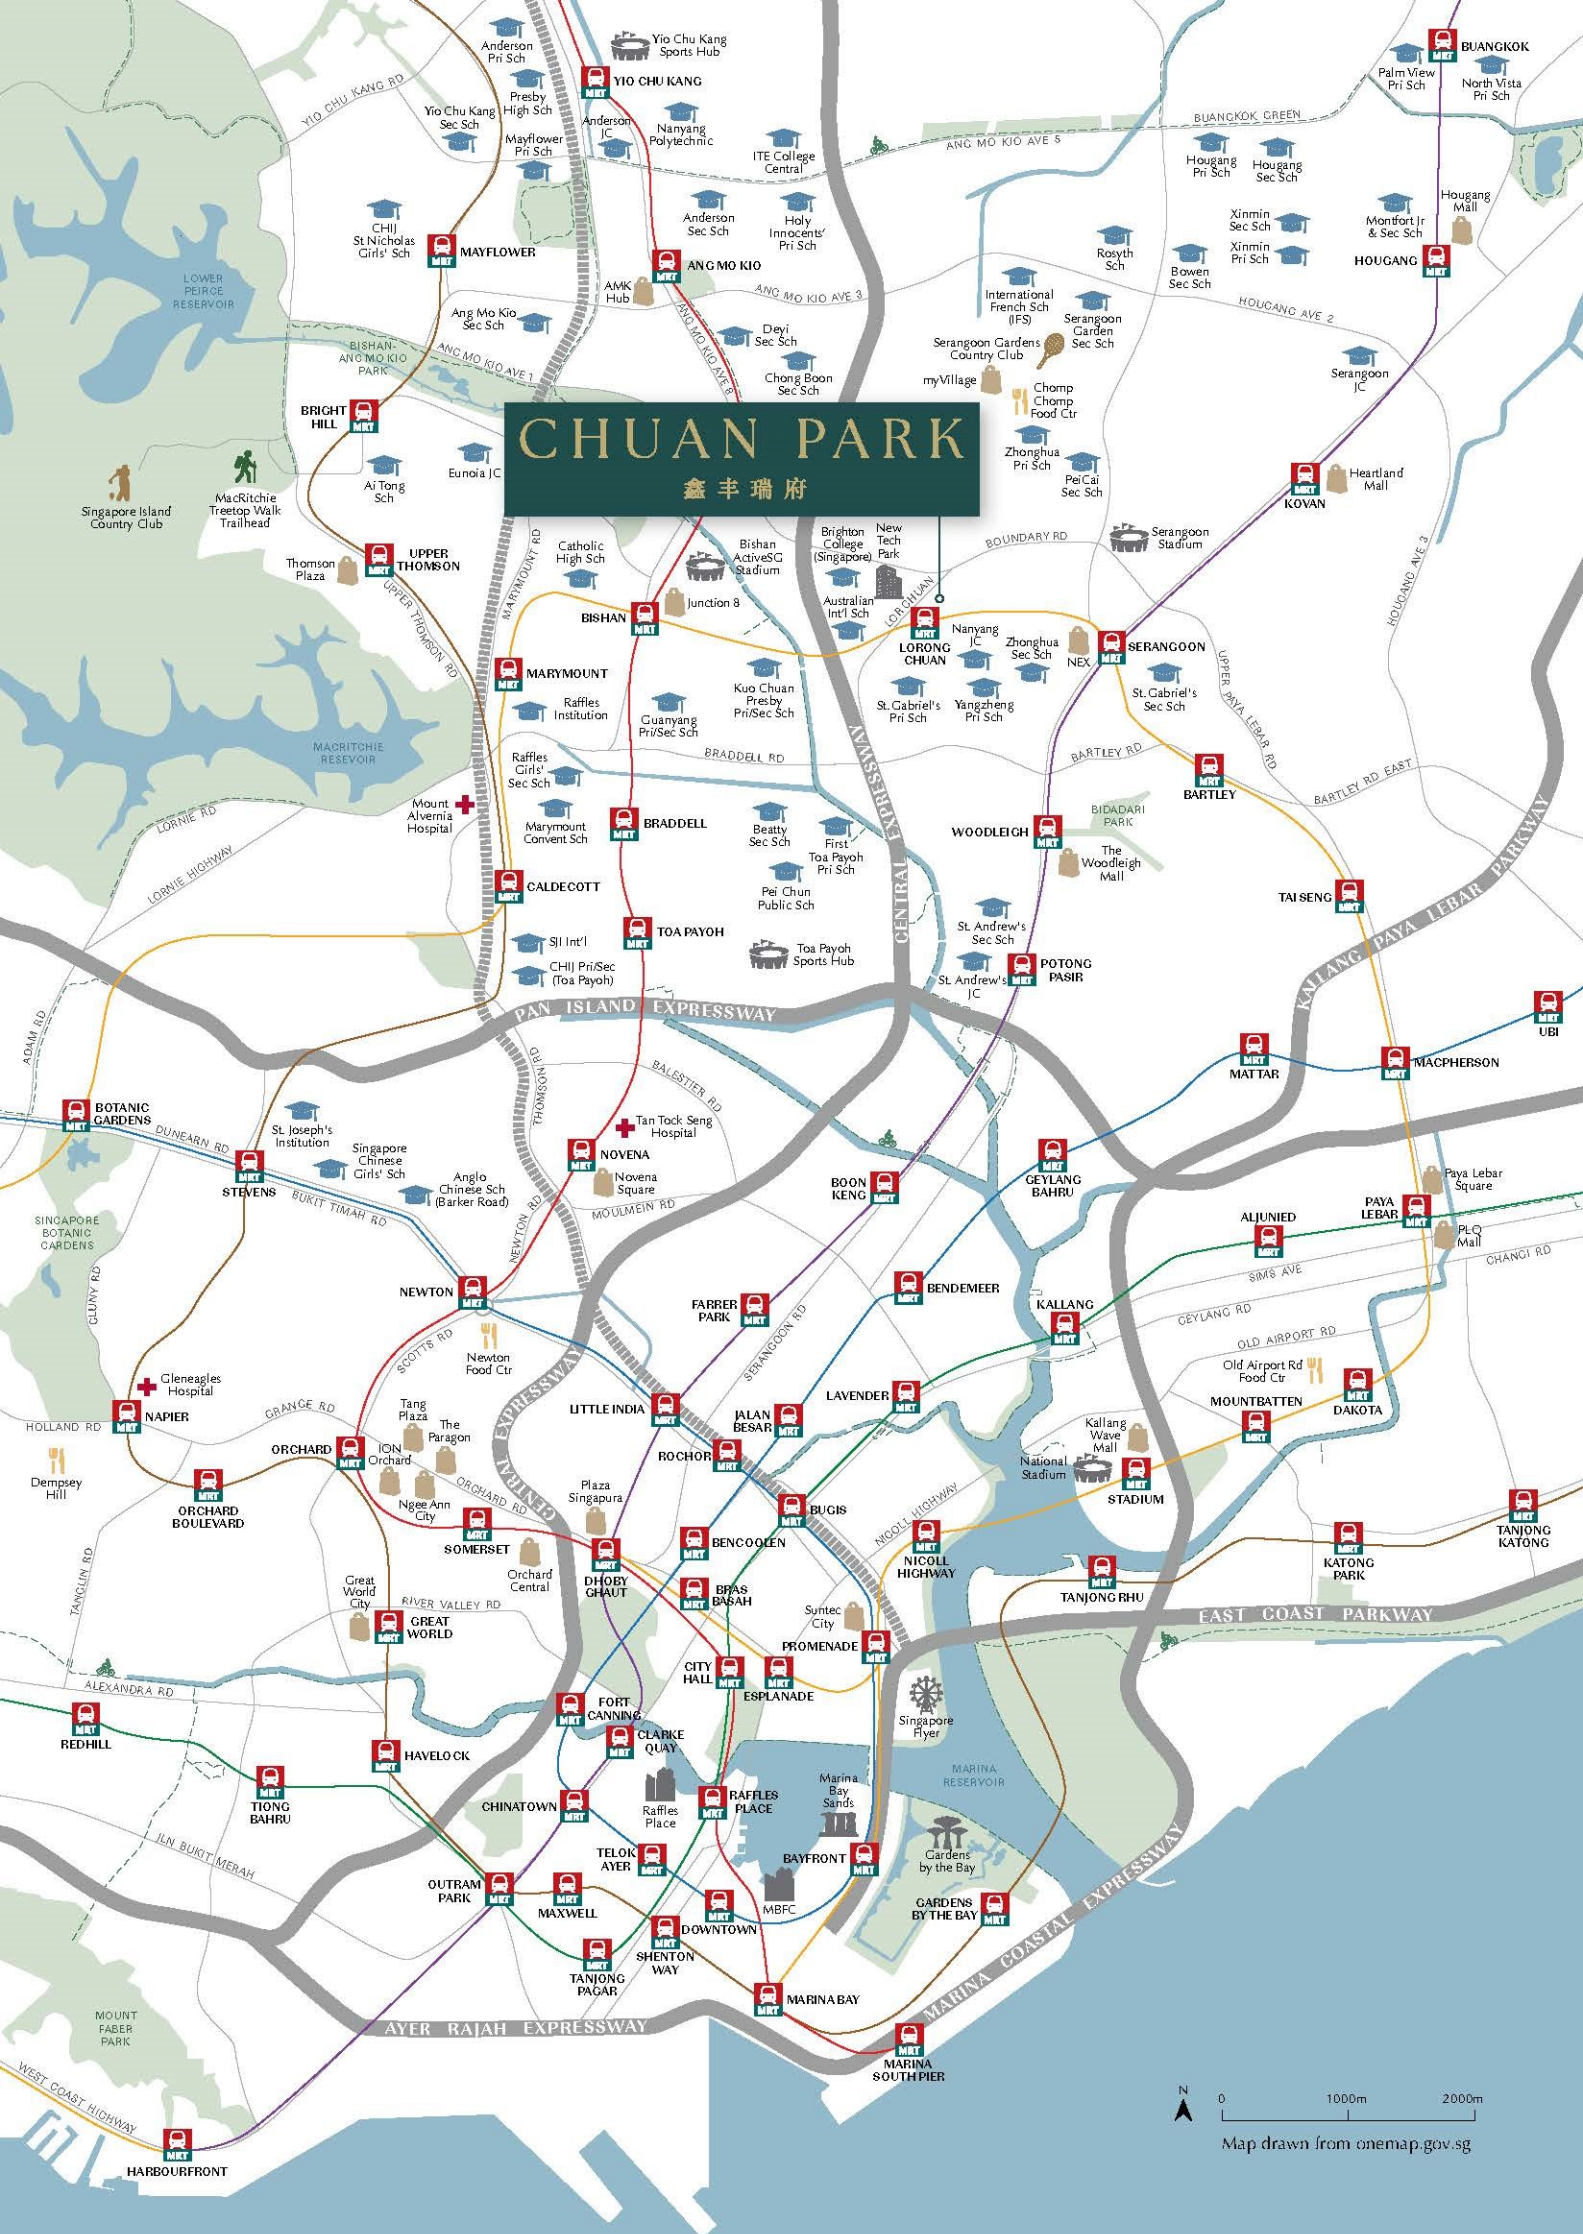

CHUAN PARK

鑫丰瑞府

Map drawn from onemap.gov.sg